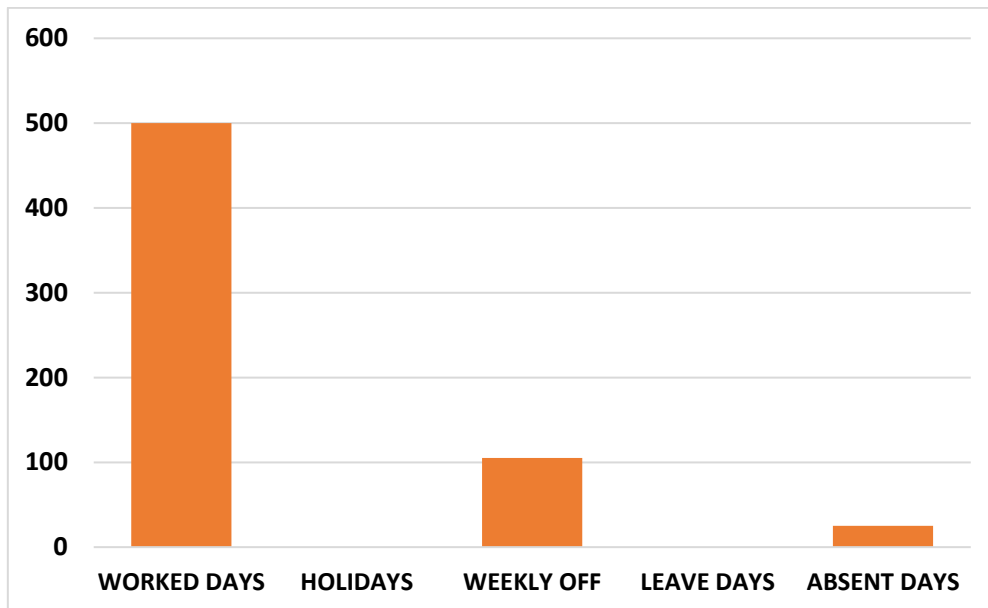

GURU NANAK EDUCATION COLLEGE, GOPALPUR

**ANALYSIS OF ATTENDANCE OF STUDENTS FOR THE MONTH OF
NOVEMBER 2020**

BATCH - ATTENDANCE OF 3RD SEMESTER